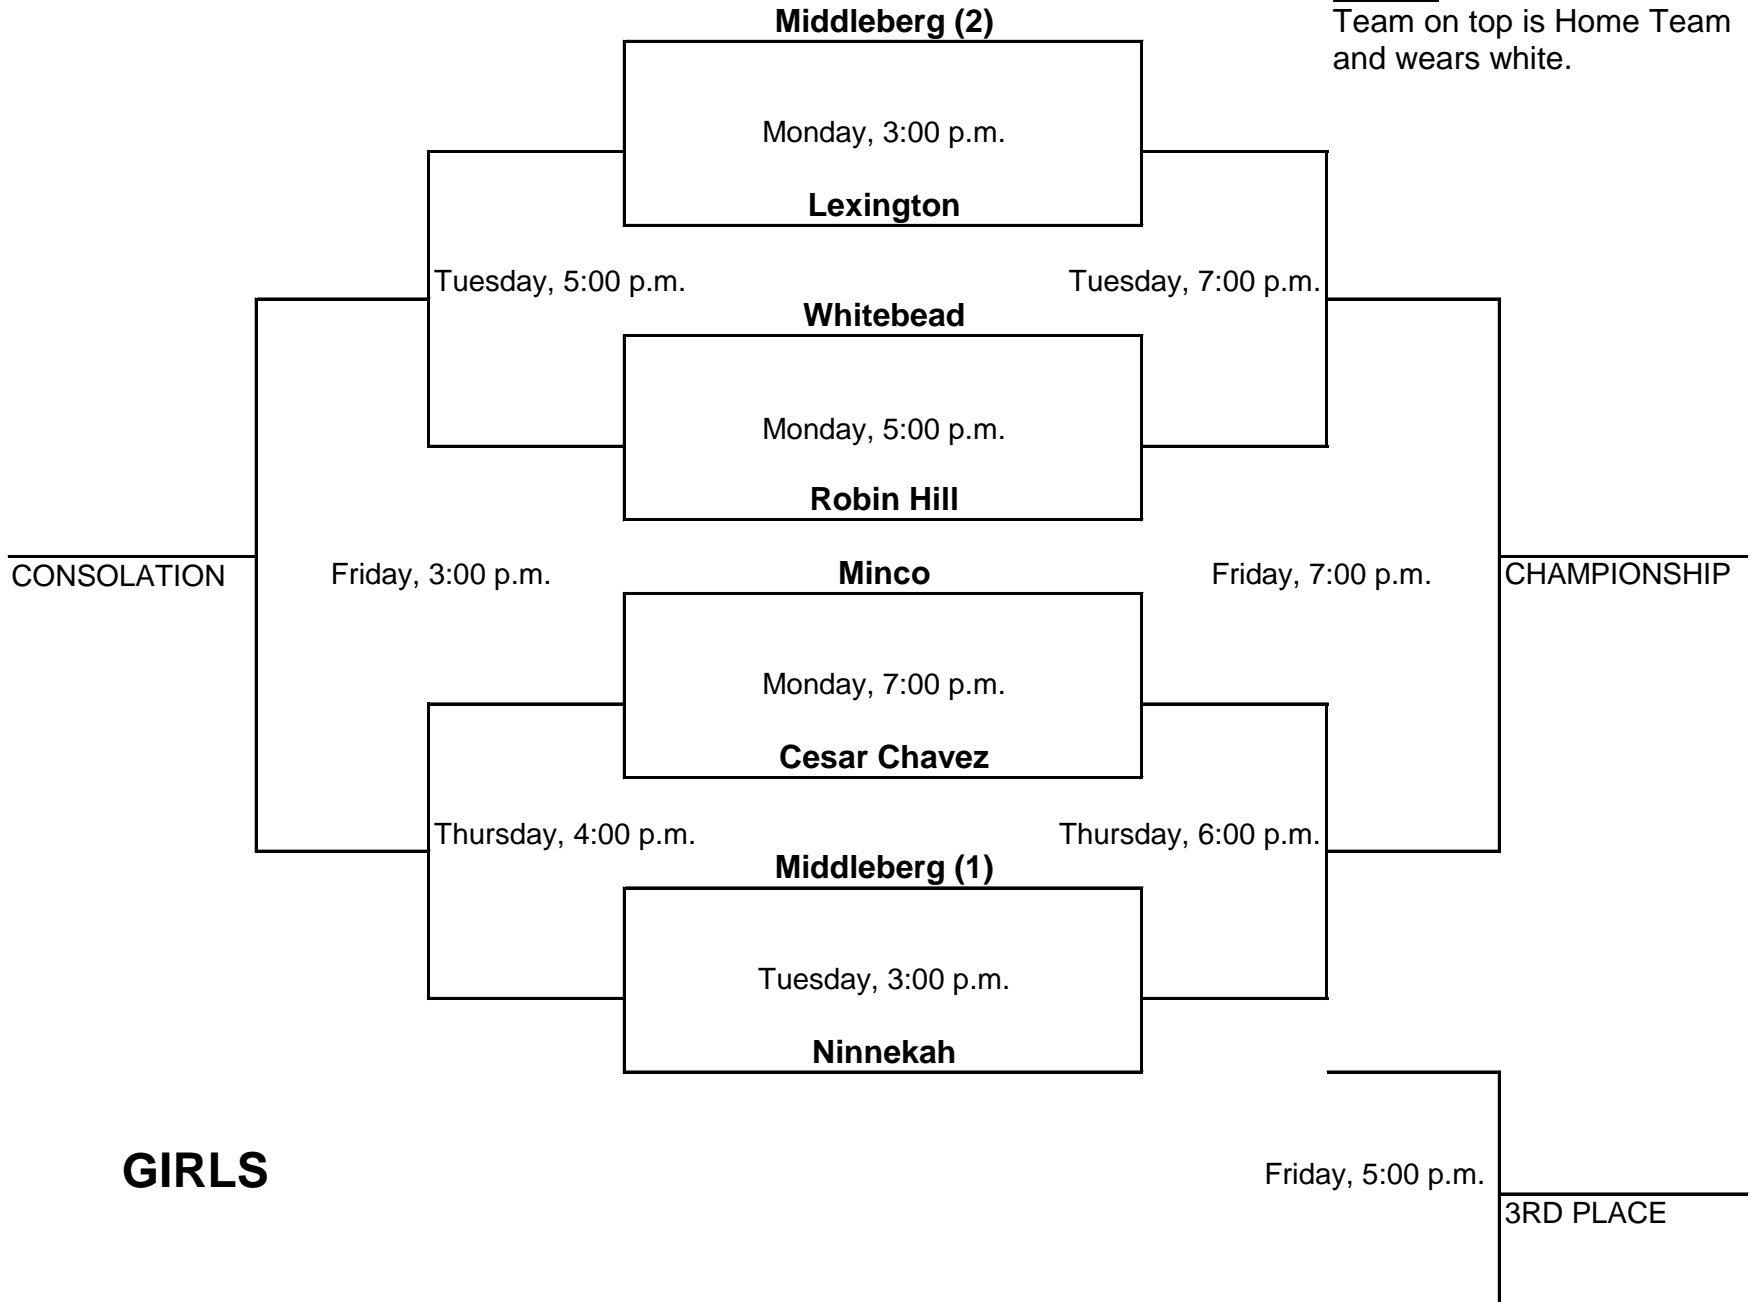

**Middleberg 5th/6th Grade Tournament  
November 13,14,16, & 17**

**GIRLS**

Team on top is Home Team  
and wears white.

**Middleberg 5th/6th Grade Tournament  
November 13,14,16,& 17**

**BOYS**

Team on top is Home Team  
and wears white.

**BOYS**