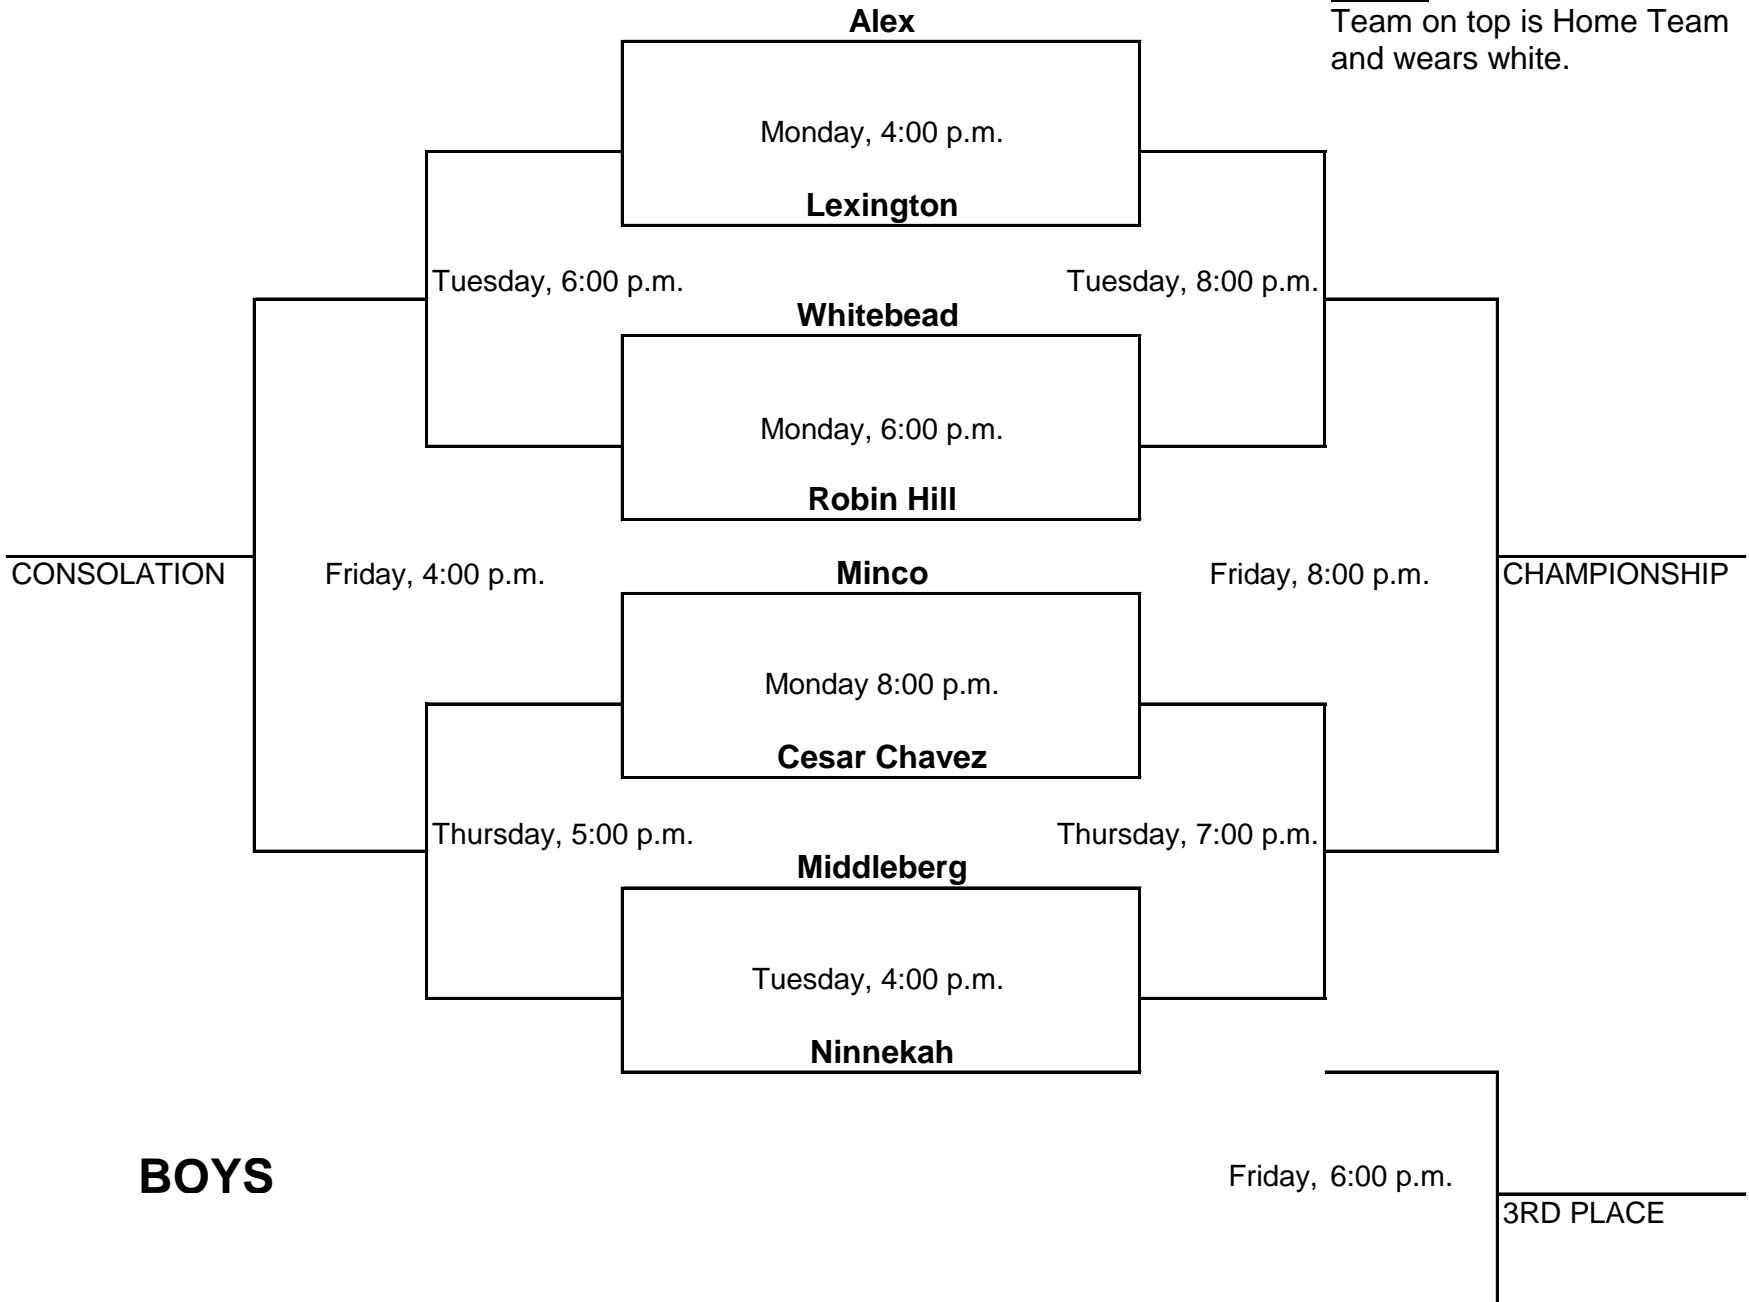

**Middleberg 5th/6th Grade Tournament  
November 13,14,16, & 17**

**GIRLS**

Team on top is Home Team  
and wears white.

**Middleberg 5th/6th Grade Tournament  
November 13,14,16,& 17**

**BOYS**

Team on top is Home Team  
and wears white.

**BOYS**