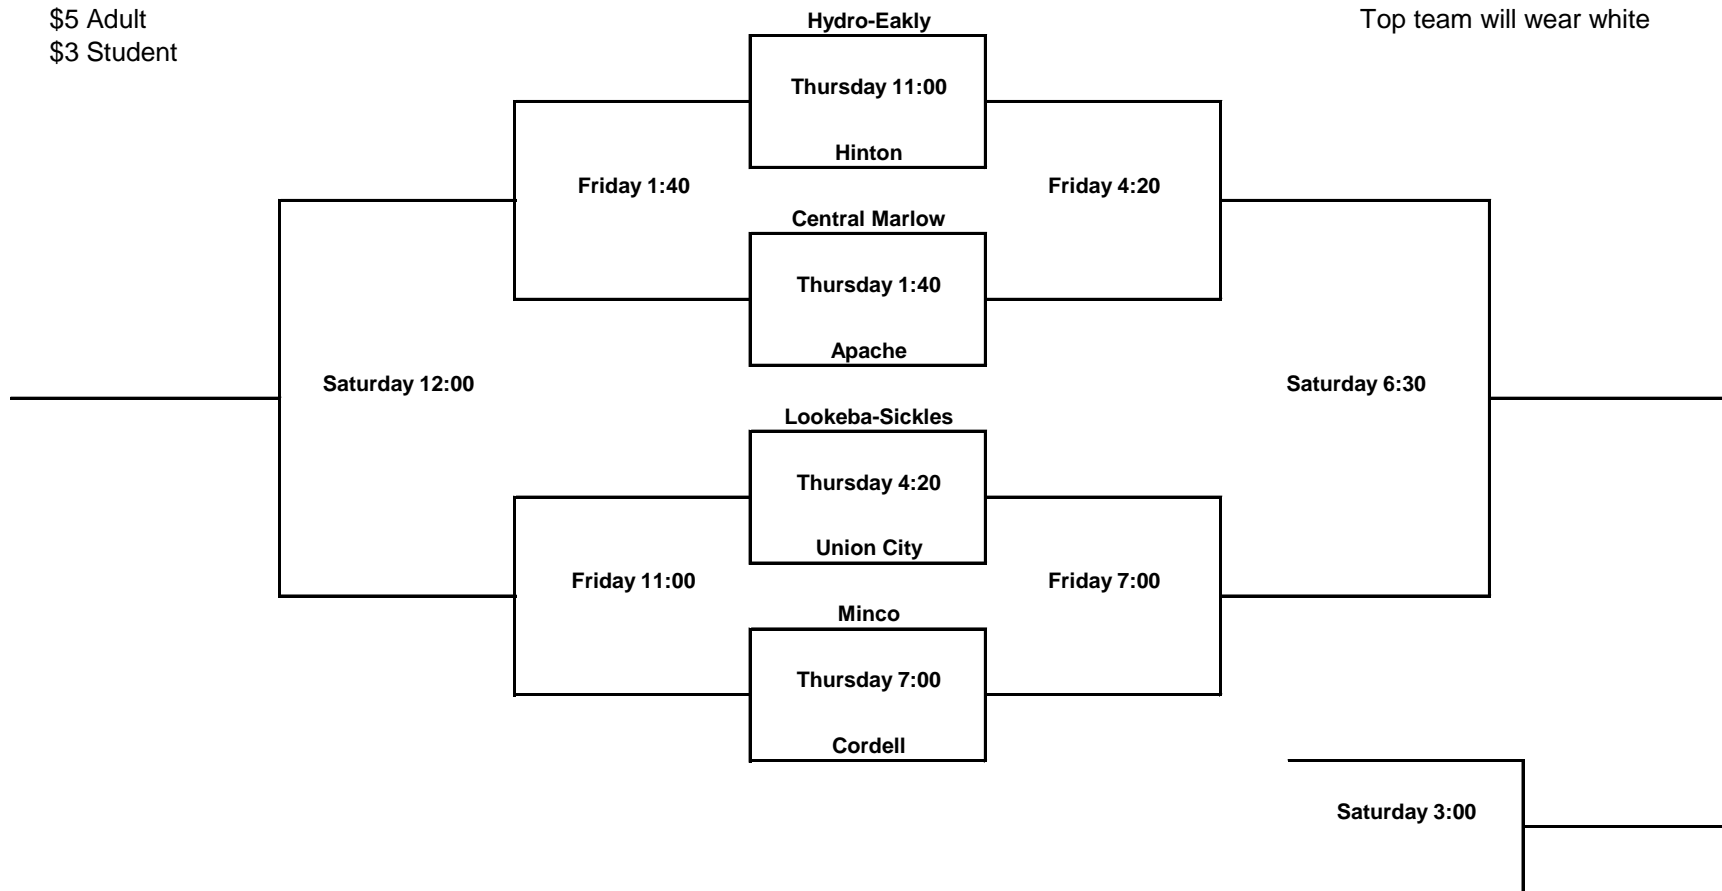

2017 Bulldog Classic

December 7-9

Admission
\$5 Adult
\$3 Student

Girls Bracket
Top team will wear white

2017 Bulldog Classic

December 7-9

Admission
\$5 Adult
\$3 Student

Boys Bracket
Top team will wear white